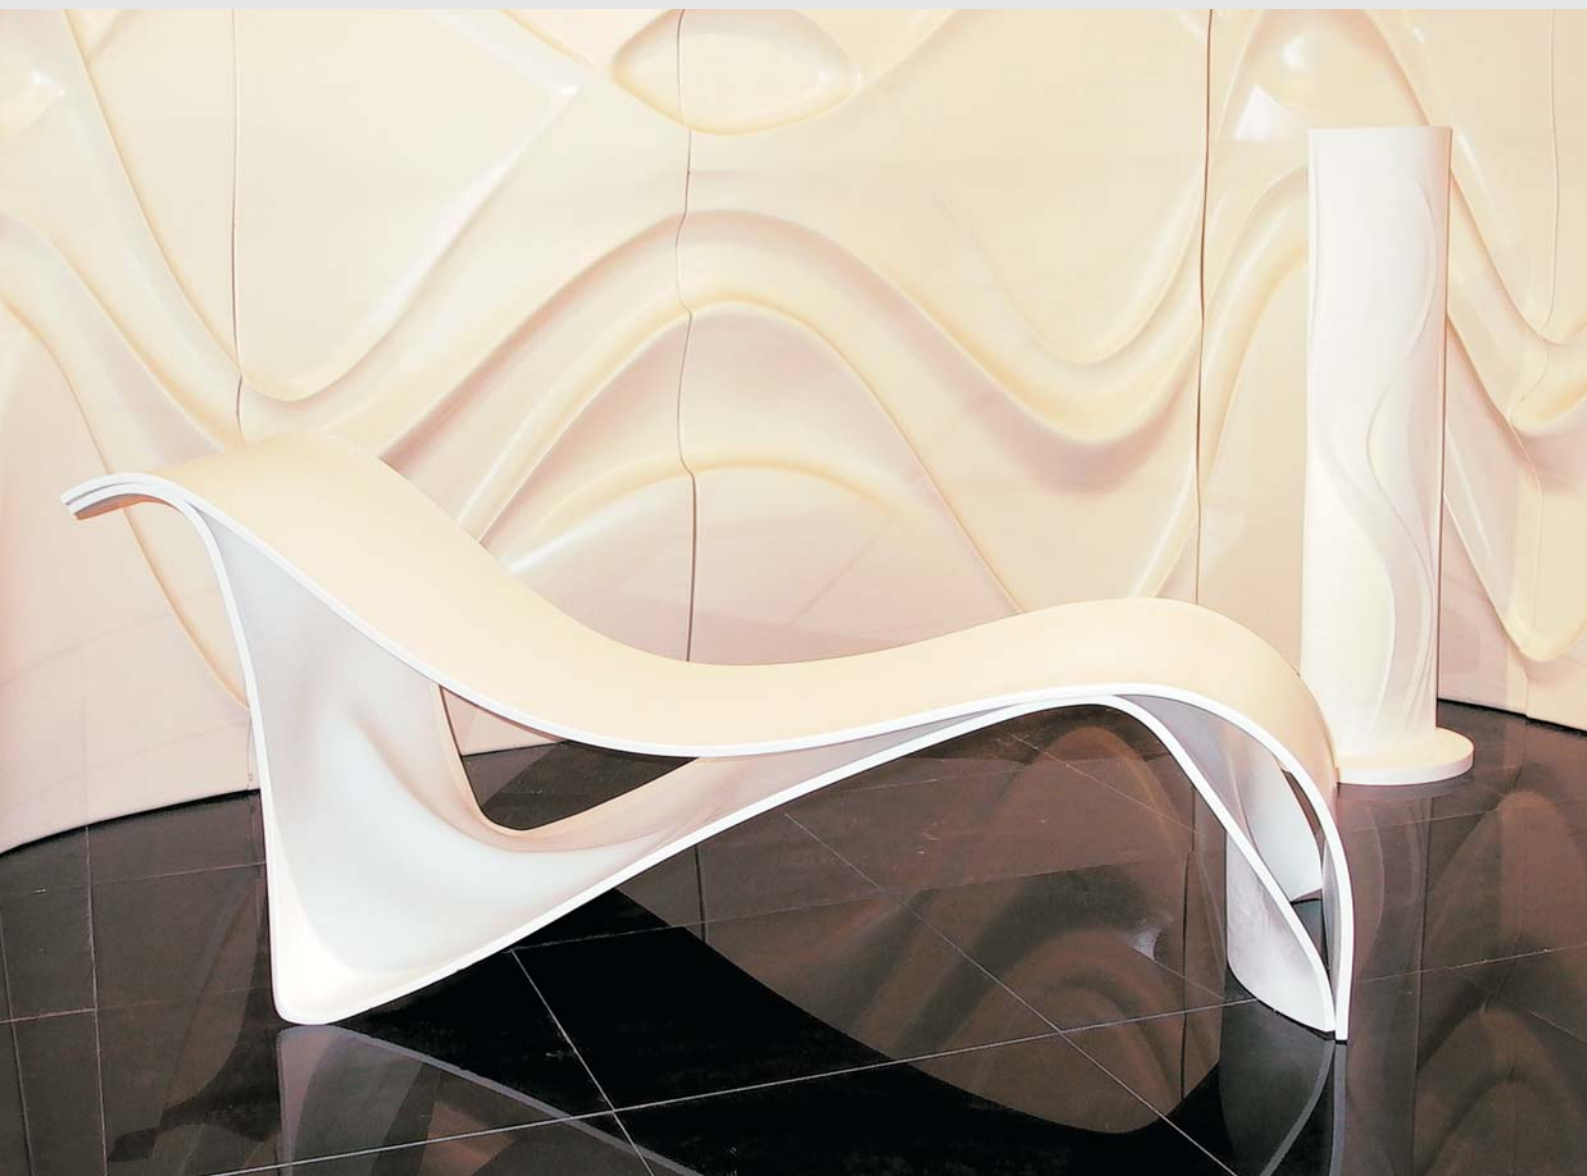

stretch.1

Chaise longue
First version

Design:
Pongratz Perbellini Architects
Christian R. Pongratz and Maria R. Perbellini
www.pongratz-perbellini.com

pongratz perbellini
© 2005
Voorstudio

Specifications:
Materials: **Corian sheets, colour Glacier White**
Size: **about 1600x600 mm., height 650 mm.**
Technical characteristics: **thermoformed**

Prices: **upon request**

For the installation "*Fluxus*" during the exhibition "*100 FACES 100 PROJECTS*" in XX edition of *Abitare il Tempo* in Veronafiore, September 2005, Pongratz Perbellini Architects designed *Stretch*, a chaise longue dedicated to the atmosphere of a wellness environment.

This first chaise longue version was realized as a prototype, in Corian sheets in Glacier White, CNC milled and thermoformed.